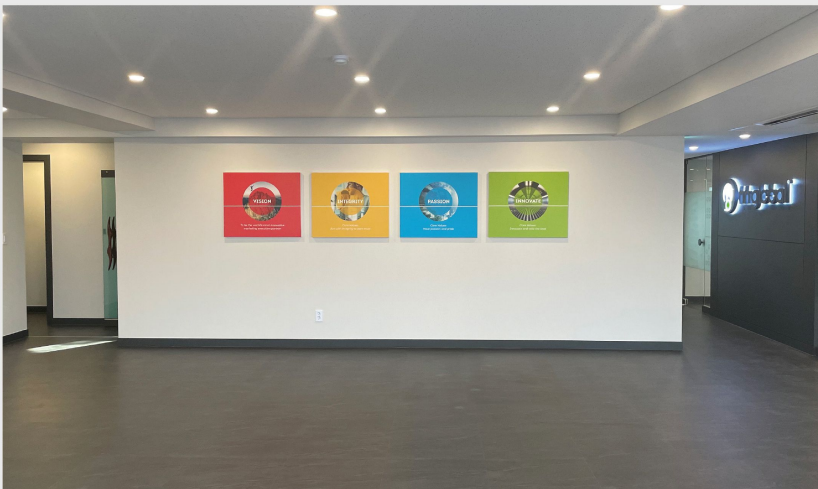

HH GLOBAL OFFICE INTERIOR