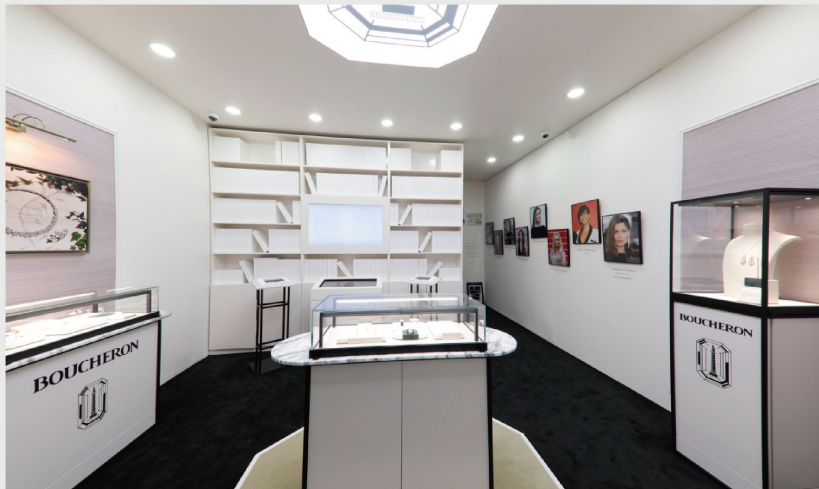

## BOUCHERON POP UP STORE

Client  
Site  
Category  
Area

BOUCHERON  
Galleria Gangnam  
Exterior & Interior  
84sqm

BOUCHERON POP UP STORE

04

2018 PROJECT  
2018/04