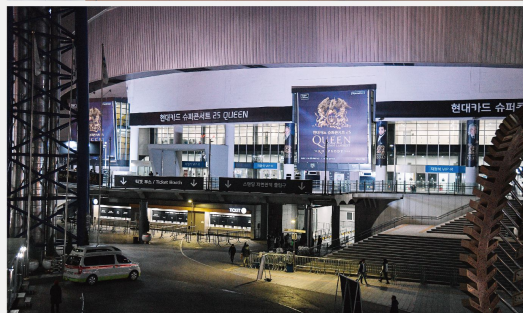

## VW T-ROC LAUNCHING

Client  
Site  
Category  
Area

VW  
하남 스타필드 외 6곳  
Exhibition & Interior  
65 sqm

VW T-ROC LAUNCHING

07

2021 PROJECT  
2021/02

## BMW PLT

Client  
Site  
Category  
Area

BMW  
인천 드라이브 센터  
Exhibition & Interior  
30 sqm

BMW PLT