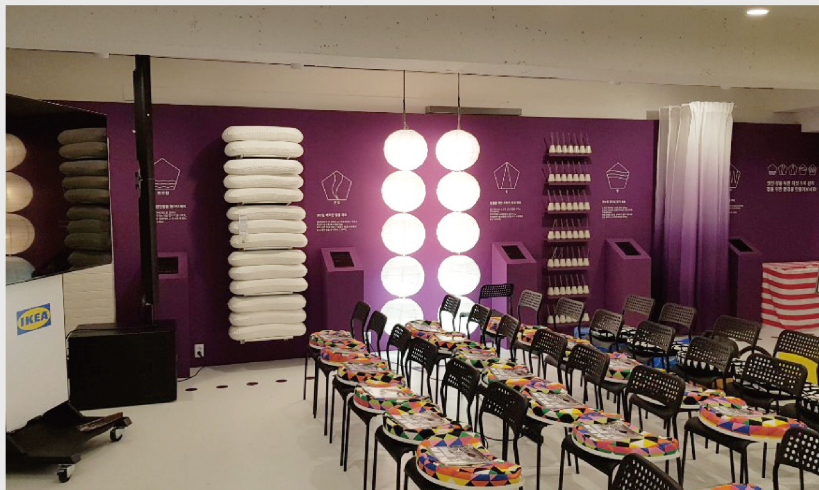

## IKEA POP-UP 2019

Client  
Site  
Category  
Area

IKEA  
강남구 강남대로 420 역삼빌딩  
Interior  
240 sqm

— IKEA POP-UP 2019

05

2019 PROJECT  
2019/06

WING TV

Client  
Site  
Category